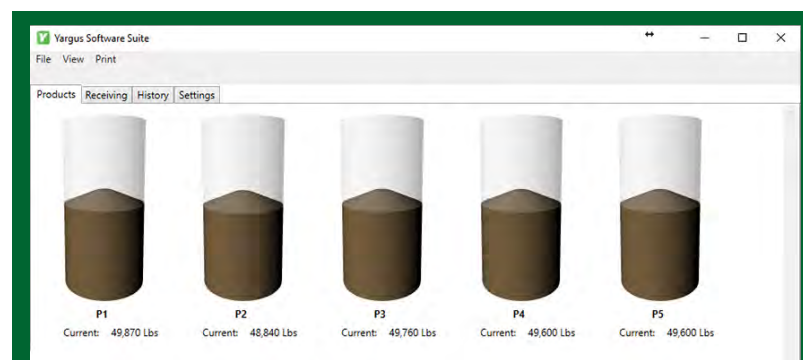

EFFICIENCY

Layco Pro Automation allows one operator to run the entire system from the cab of a loader. The operator can choose to let the Drum mix and then discharge on its own from a single start command. This includes running impregnation pumps into the blend without having to turn it on by hand and then watch and wait to shut it off.

INVENTORY

Receiving and Blending can be tracked through Layco Pro Automation Inventory Software. Once the operator runs a batch he can send the Inventory that was batched back to the PC to keep track of Inventory used.

EQUIPMENT FEEDBACK

Operators will be able to see notifications for E-Stops, Faults, and Run Status for the equipment.

Yargus is an AGI brand.

AGI is a leading manufacturer of grain, seed, feed, food and fertilizer handling, blending, storage and conditioning equipment. Our brands are amongst the most recognized in the industry. The AGI product catalog includes portable handling equipment (augers, belt conveyors, grain vacs), permanent handling systems (bucket elevators, enclosed belt conveyors, chain conveyors, structural) and storage systems (aeration, drying, bins/silos, monitoring) that service various sectors for on-farm and commercial operations.

12285 E. Main Street, Marshall, IL 62441

P 217.826.6352 | F 217.826.8551 | E yargus@aggrowth.com | yargus.com

AGGROWTH.COM

0119